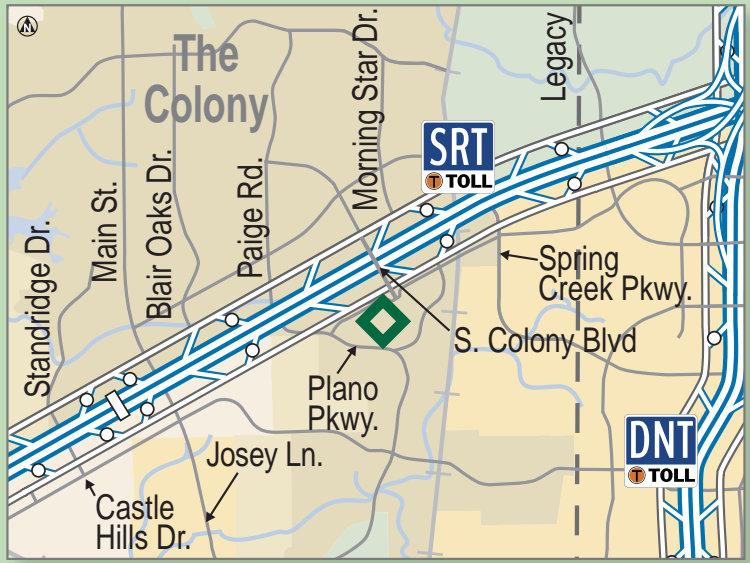

SH 121 Southbound Frontage Rd.

Southbound motorists accessing the Nebraska Furniture Mart Drive overpass will exit at Nebraska Furniture Mart Drive/South Colony Boulevard, travel the frontage road and then take the ramp to the new bridge.

Spring Creek Parkway Exit

SH 121 Northbound Frontage Rd.

Nebraska Furniture Mart Dr./ Grandscape Blvd. Entrance

Northbound SRT motorists can exit Nebraska Furniture Mart Drive, merge across the frontage road and take the access ramp marked Nebraska Furniture Mart Drive to Grandscape Boulevard to access the new development.

Nebraska Furniture Mart Dr.

Sam Rayburn Tollway in The Colony Nebraska Furniture Mart Dr. overpass now open