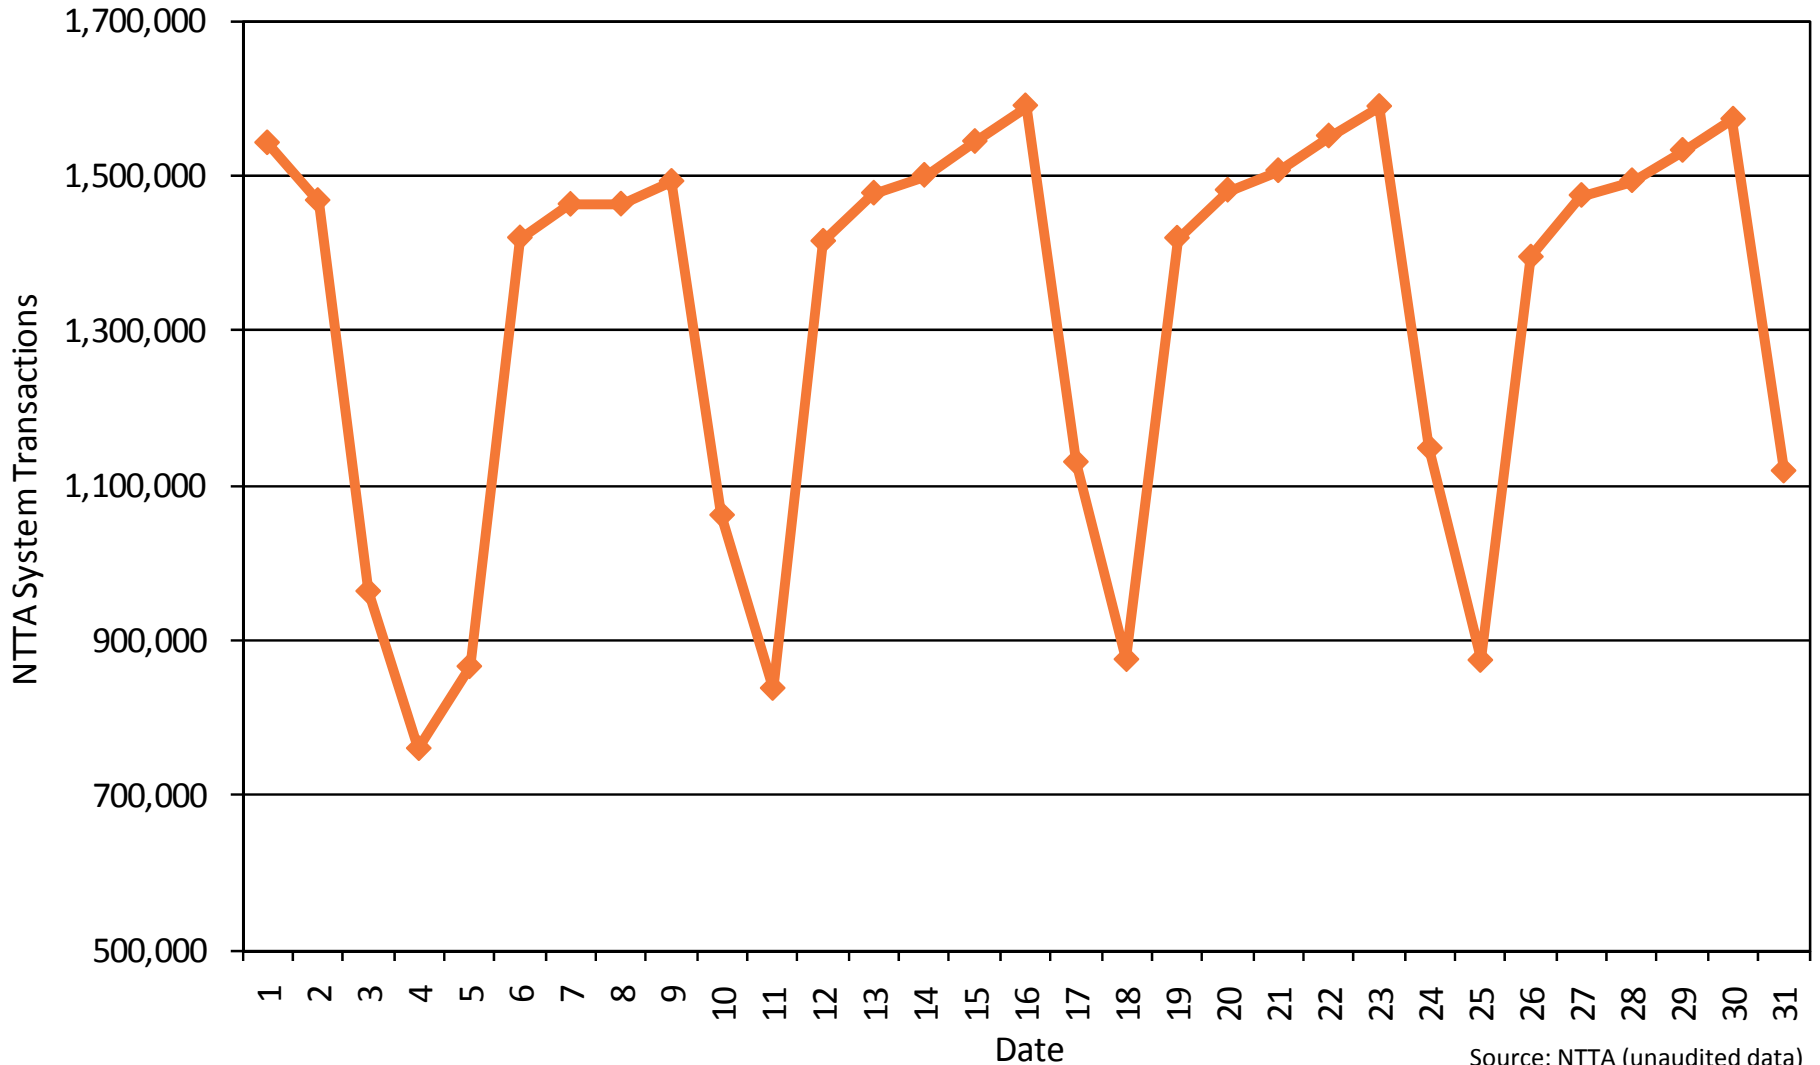

Daily Transactions – July 2010

Source: NTTA (unaudited data)

[HOME](#)

[Historical Transactions](#)

[Historical Revenue](#)

[Daily Transactions](#)

[DNT Monthly Performance](#)

[PGBT Monthly Performance](#)

[SRT Monthly Performance](#)

[SH 161 Monthly Performance](#)

[Average Gas Price](#)