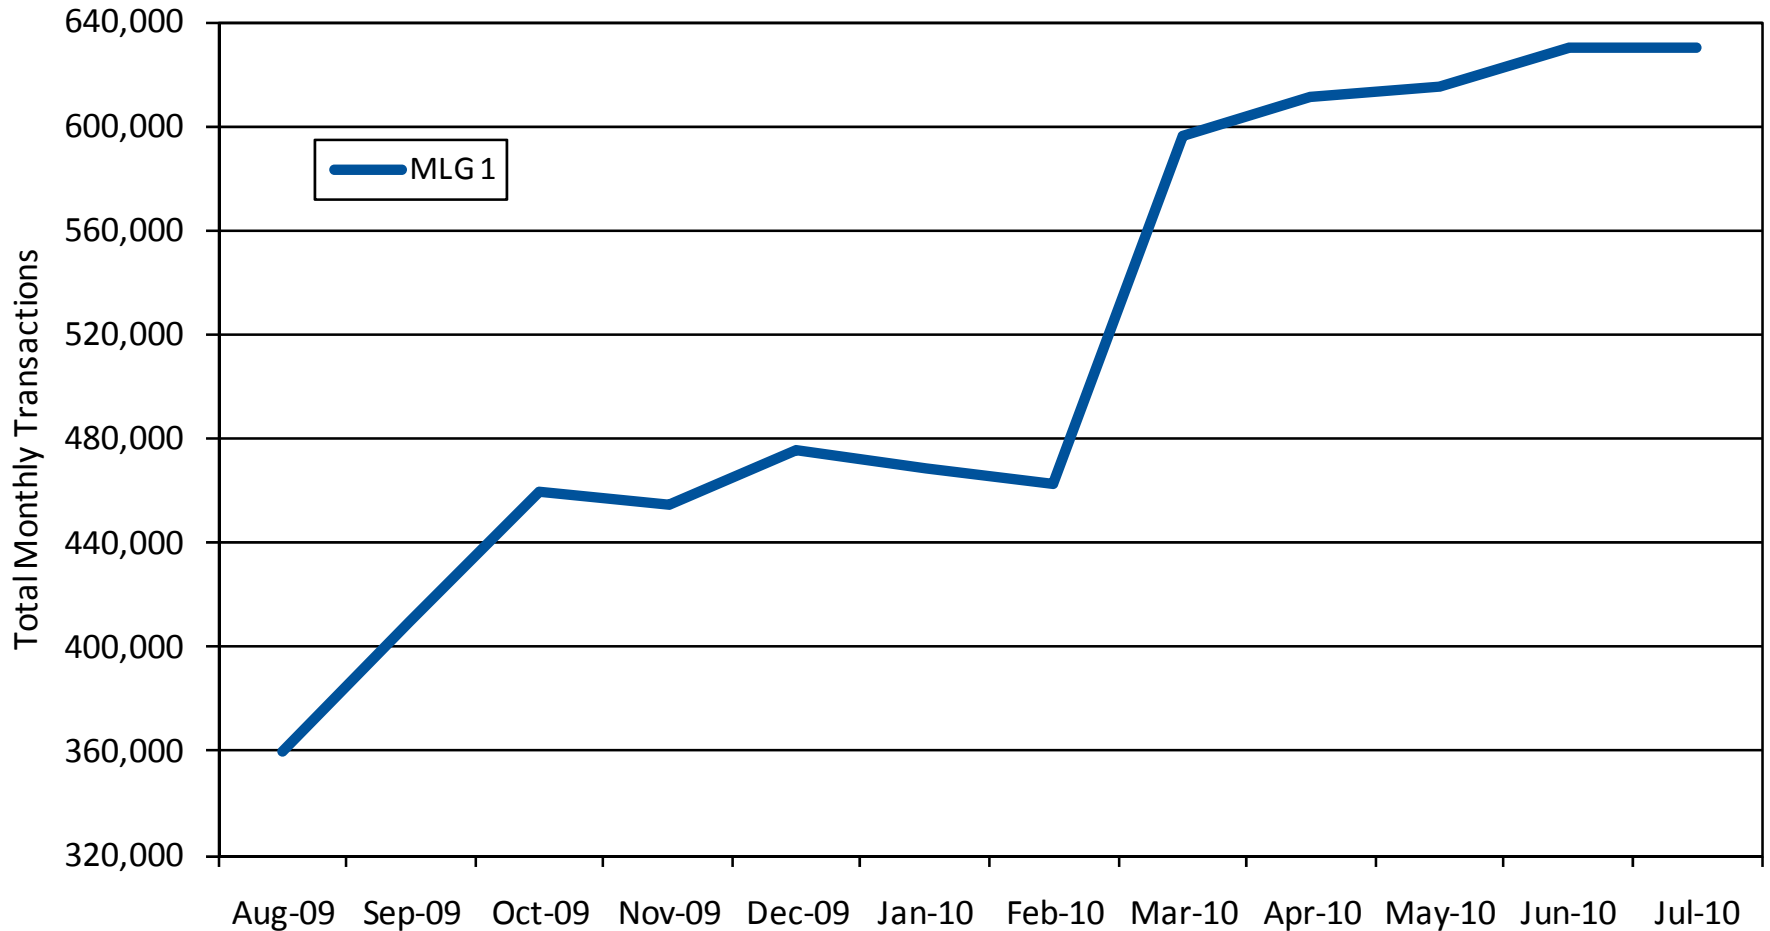

[SRT Monthly Performance](#)

[SH 161 Monthly Performance](#)

[Average Gas Price](#)

SRT Monthly Performance

Source: NTTA (unaudited data)

SH 161 Monthly Performance*

*SH 161 is not part of the NTTA System

Source: NTTA (unaudited data)