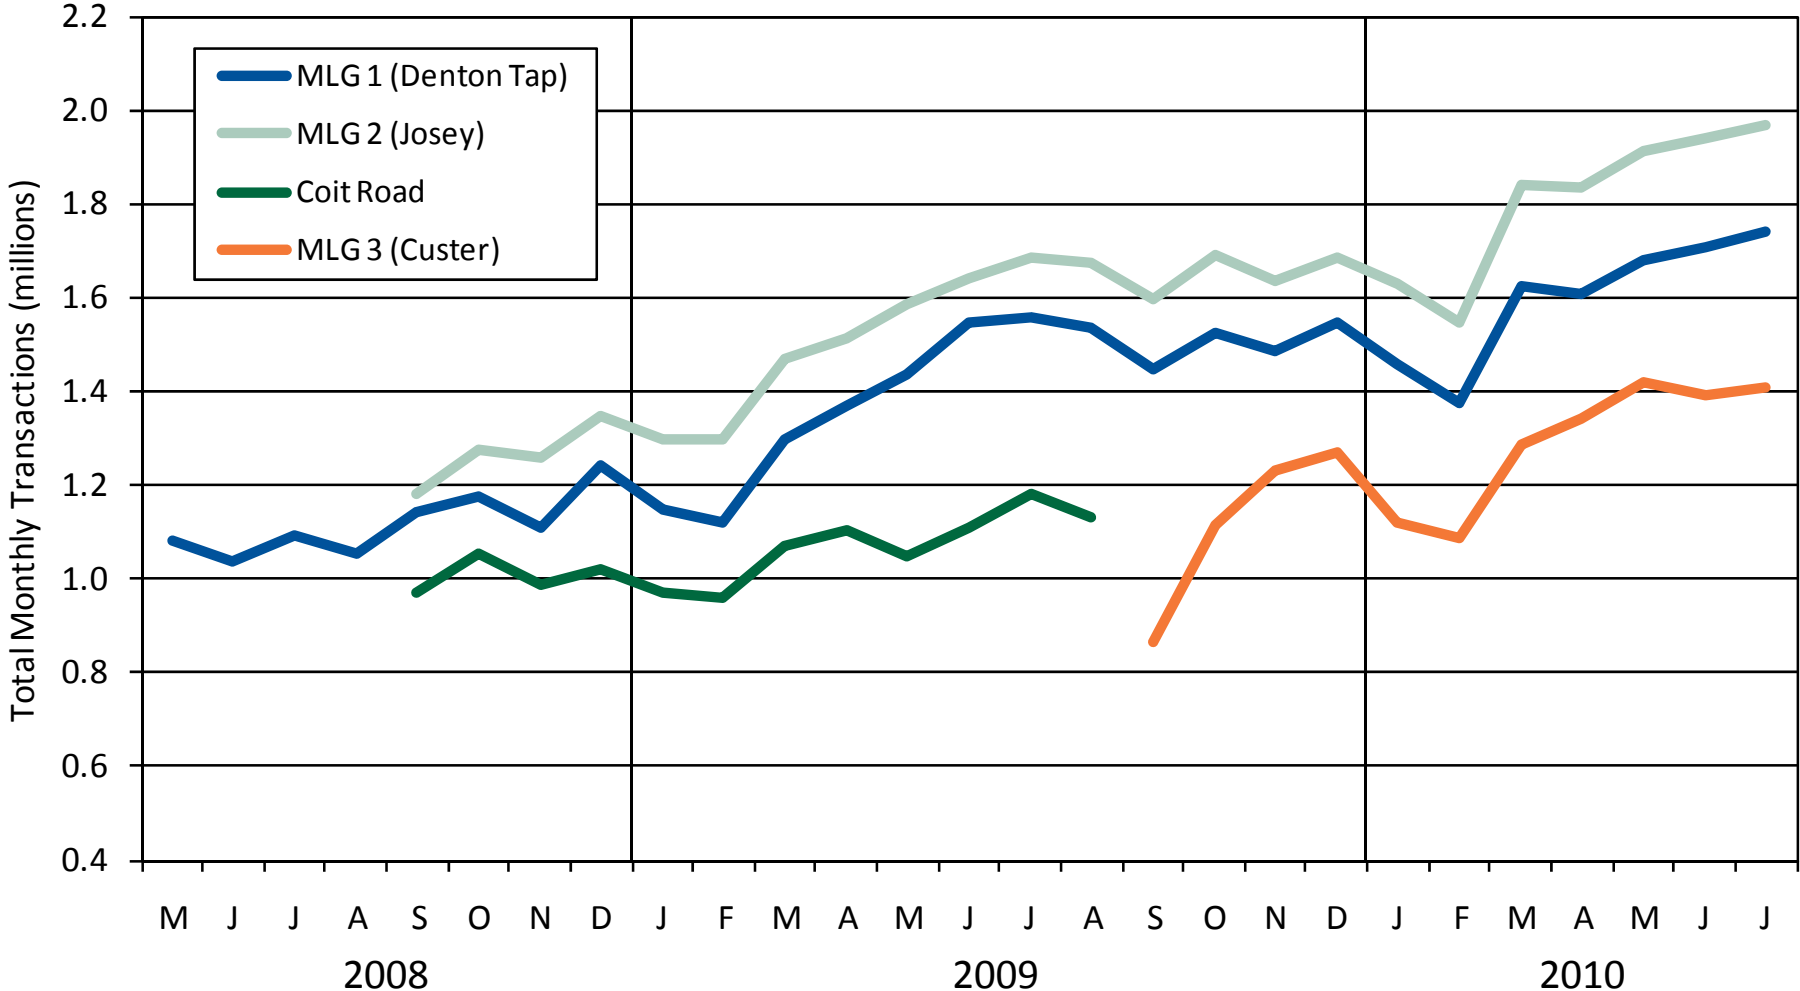

SRT Monthly Performance

Source: NTTA (unaudited data)