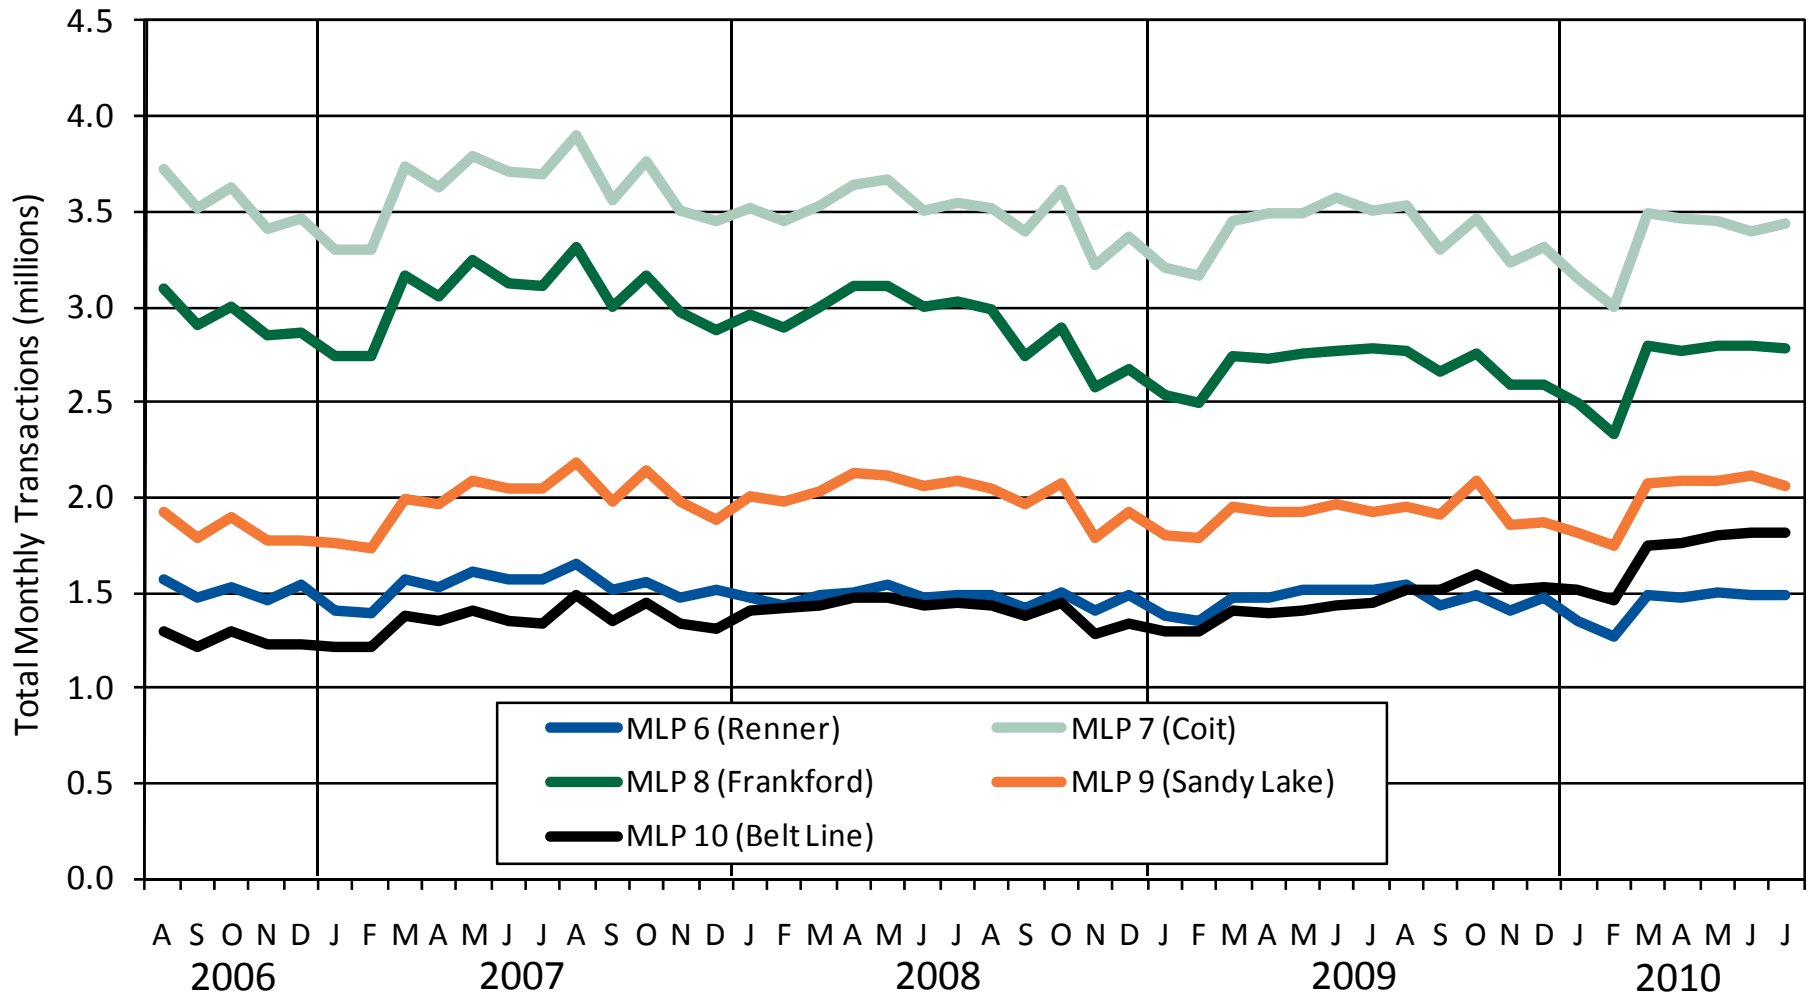

PGBT Monthly Performance

Source: NTTA (unaudited data)

[HOME](#)

[Historical Transactions](#)

[Historical Revenue](#)

[Daily Transactions](#)

[DNT Monthly Performance](#)

[PGBT Monthly Performance](#)

[SRT Monthly Performance](#)

[SH 161 Monthly Performance](#)

[Average Gas Price](#)