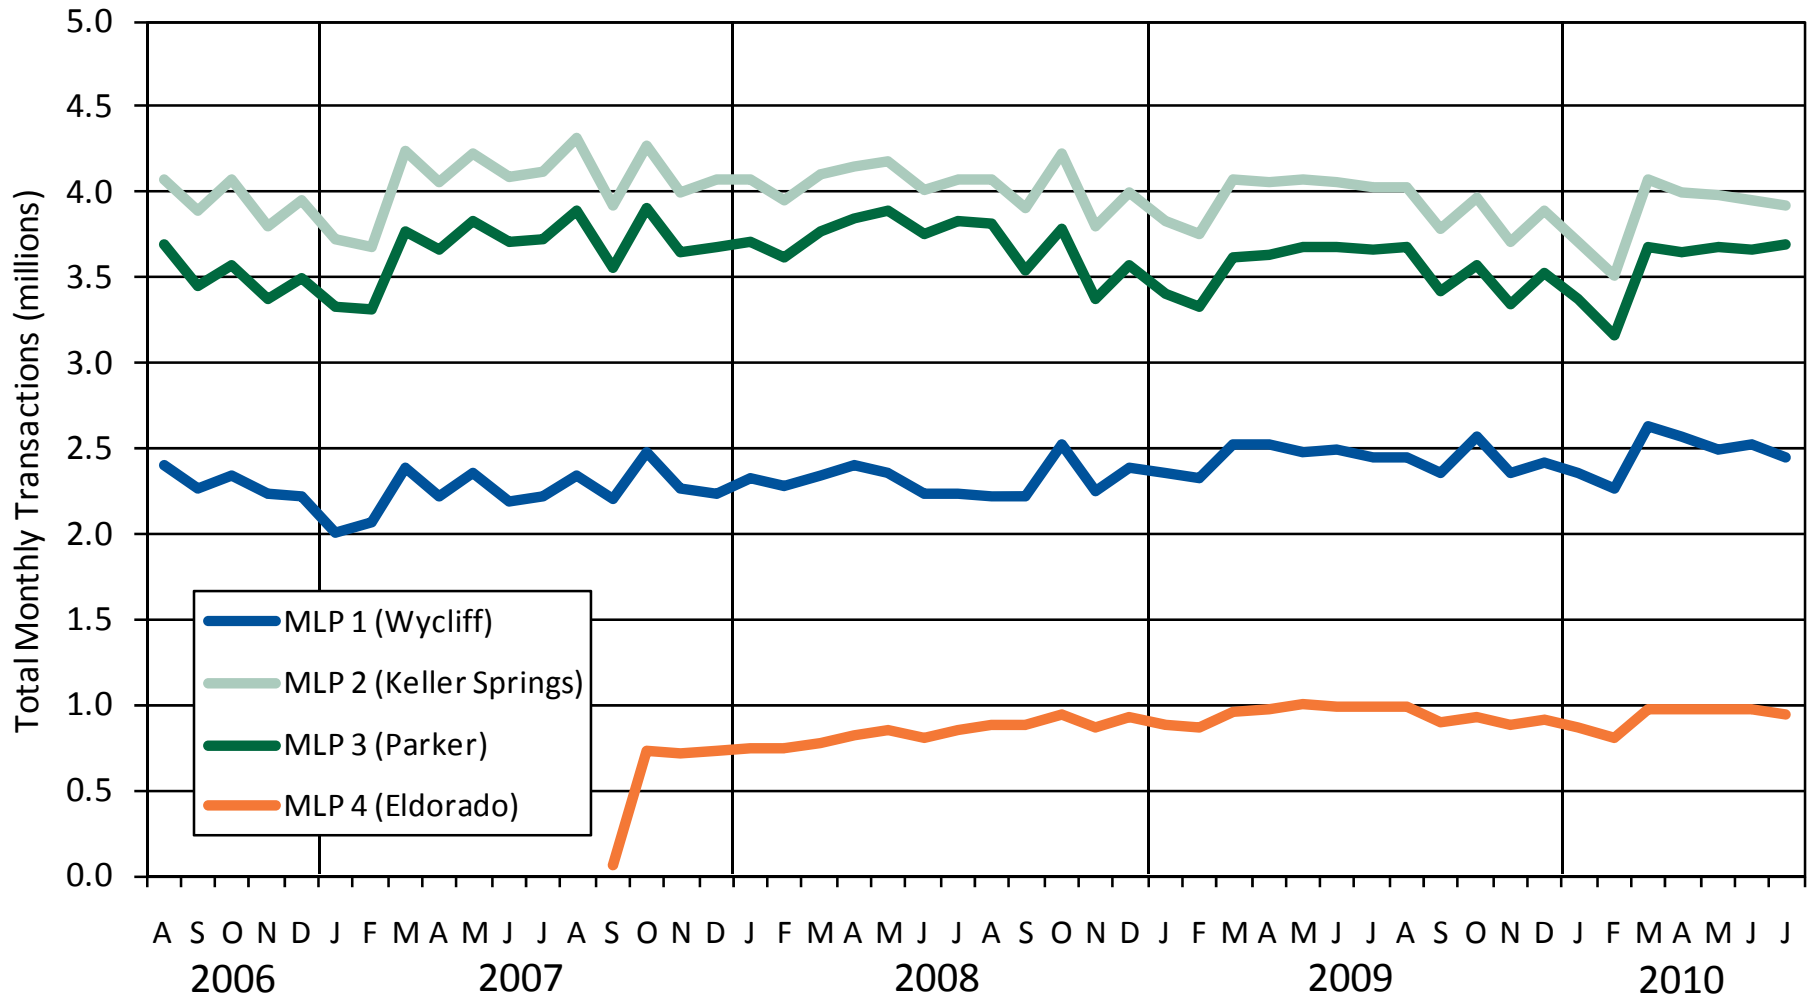

[DNT Monthly Performance](#)

[PGBT Monthly Performance](#)

[SRT Monthly Performance](#)

[SH 161 Monthly Performance](#)

[Average Gas Price](#)

DNT Monthly Performance

Source: NTTA (unaudited data)

[HOME](#)