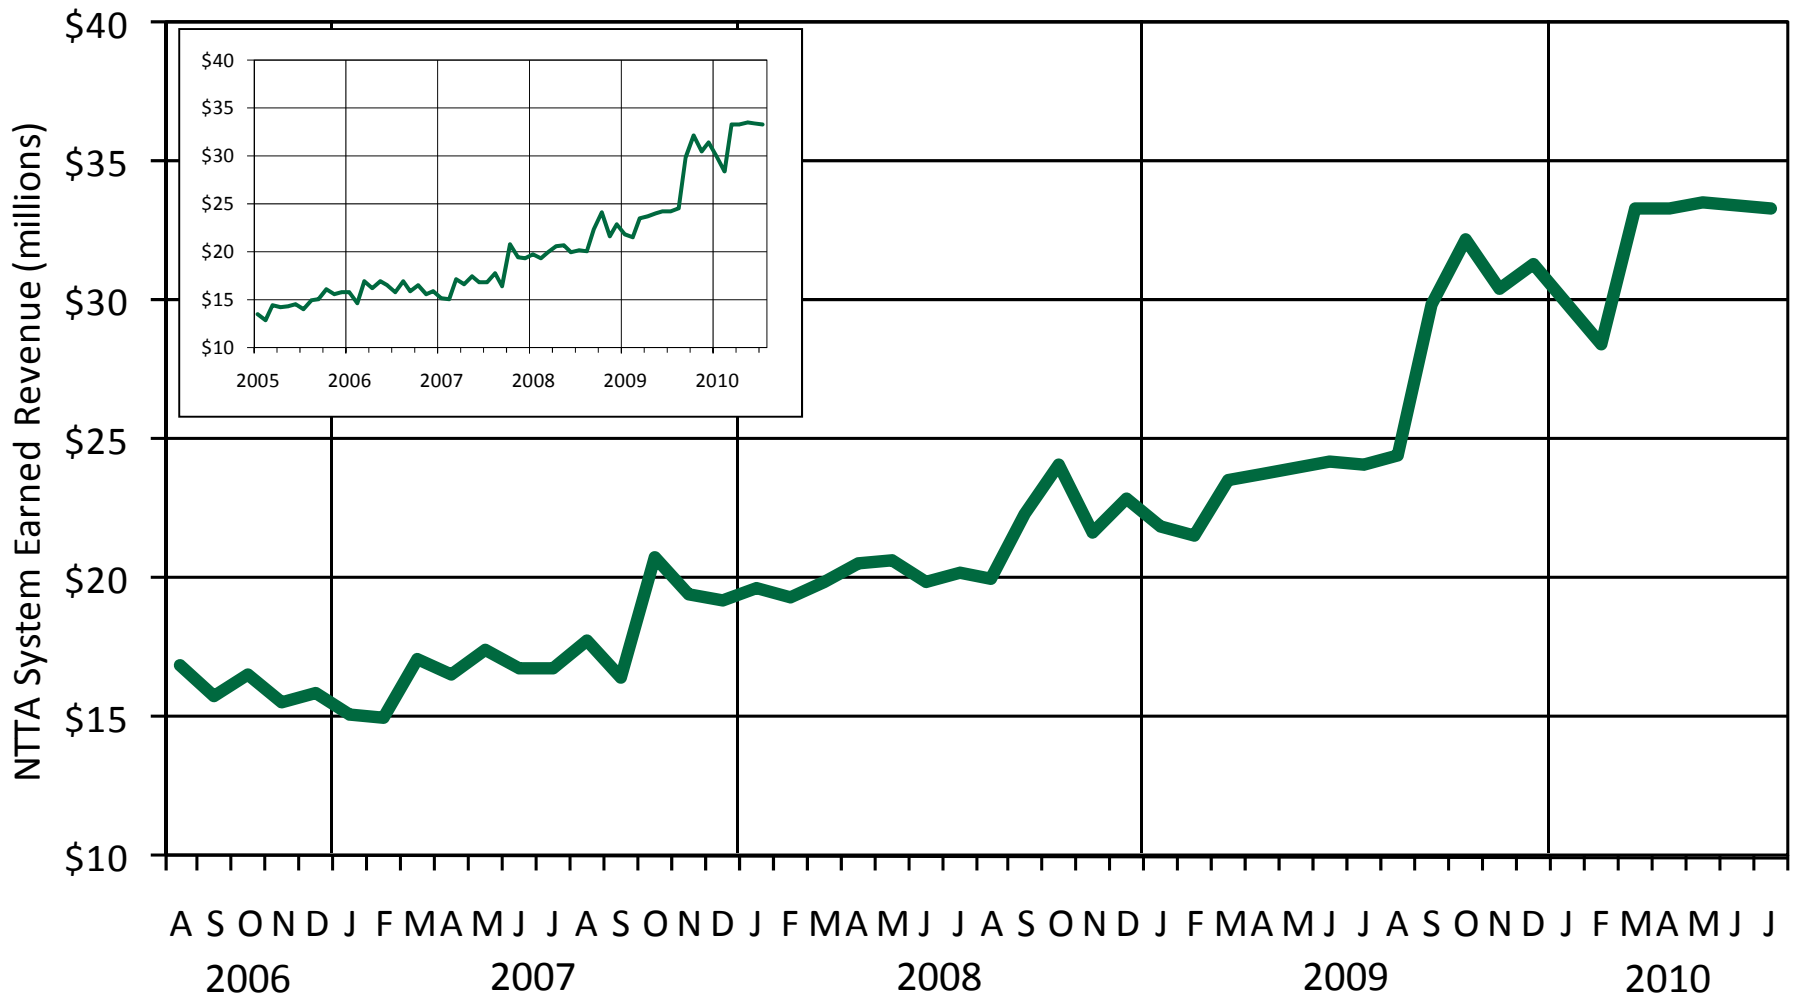

[Daily Transactions](#)

[DNT Monthly Performance](#)

[PGBT Monthly Performance](#)

[SRT Monthly Performance](#)

[SH 161 Monthly Performance](#)

[Average Gas Price](#)

Historical Revenue*

*estimated revenue on the system based on actual transactions and the TollTag rate